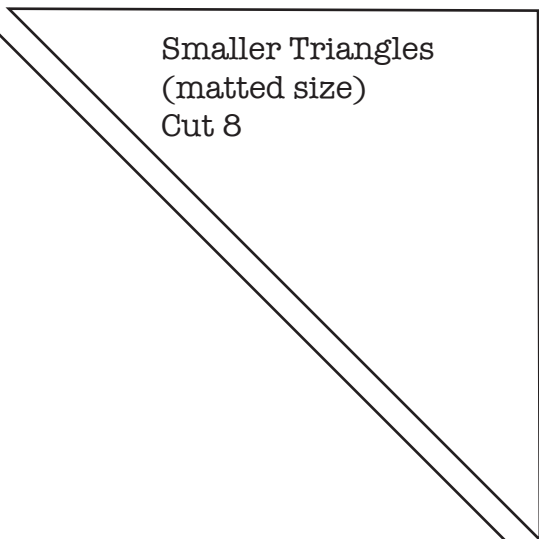

Base Left & Right  
(matted size)  
Cut 2

Left & Right Triangle  
(matted size)  
Cut 2

Band Decoration  
(matted size)

Smaller Triangles  
(matted size)  
Cut 8

Center Diamond  
(matted size)

# 3463 2-Way Diamond Die-Cut Card